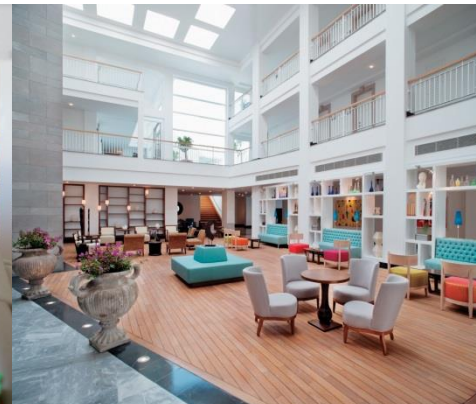

Guest Room Amenities

- Wireless internet access
- LCD TV
- Satellite Channels
- Daily Complimentary Water
- Direct phone (2 lines)
- Balcony or Terrace
- Easy Bar & Maxi Bar
- Work Desk and Chair
- Smoke Detector
- Electronic Key Card
- Bath or Shower
- Digital Coded Safe Box
- Hair dryer
- I-Dock
- Non-Slip Mat
- Emergency Alarm Rope
- Natural Bath Products
- Central Heating
- AirConditioning

Check-in Time 14:00
Check-out Time 12:00